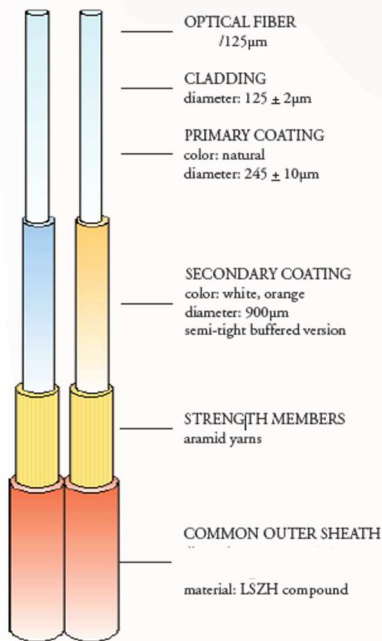

Standard Compliance and Approvals:	
TIE/EIA 568-A Compliant	Telcordia GR-409-CORE

Specification:	MULTI MODE
Insertion Loss	≤0.25dB
Return Loss	UPC≥35dB
Repeatability	≤0.1dB
Durability	≤0.2dB typical change 1000 matings
Interchangeability	≤0.1dB
Tensile Strength	>15kg
Operating Temperature	-40°C to +85°C

Specifications subject to change without prior notice - For more details please visit www.orca.it

Ordering Information code:	
LC-LC connectors	
OC-FPL-123312-YX	ORCA - Optical Patch Cord LC-LC DPX 62,5/125um OM1 LSZH L. YX mt - Gray
LC-ST connectors	
OC-FPL-123212-YX	ORCA - Optical Patch Cord LC-ST DPX 62,5/125um OM1 LSZH L. YX mt - Gray
LC-SC connectors	
OC-FPL-123112-YX	ORCA - Optical Patch Cord LC-SC DPX 62,5/125um OM1 LSZH L. YX mt - Gray
SC-SC connectors	
OC-FPS-121112-YX	ORCA - Optical Patch Cord SC-SC DPX 62,5/125um OM1 LSZH L. YX mt - Gray
SC-ST connectors	
OC-FPS-121212-YX	ORCA - Optical Patch Cord a SC-ST DPX 62,5/125um OM1 LSZH L. YX mt - Gray
ST-ST connector	
OC-FPS-122212-YX	ORCA - Optical Patch Cord ST-ST DPX 62,5/125um OM1 LSZH L. YX mt - Gray
FC-FC connector	
OC-FPF-125512-YX	ORCA - Optical Patch Cord FC-FC DPX 62,5/125um OM1 LSZH L. YX mt - Orange

(*) Simplex, other colors, other permutation on request

Y	X	Length
A	0	0,5 m (^)
0	1	1 m
0	2	2 m
0	3	3 m
0	5	5 m
1	0	10 m (^)

(^) other length on request