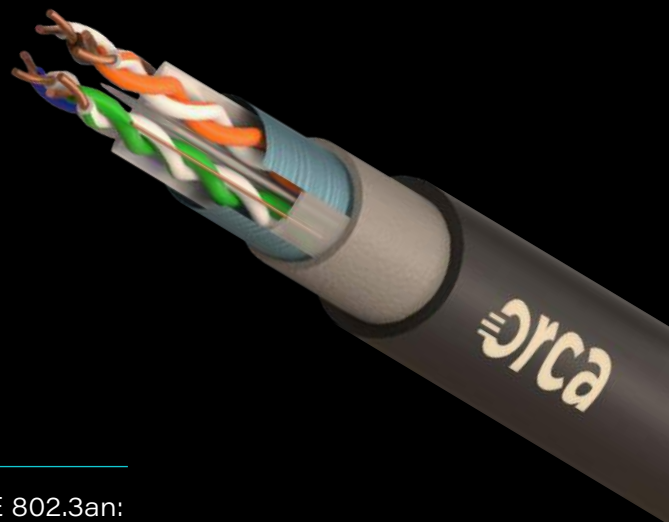

# Outdoor copper cable CAT 6 F/UTP

## Double sheat

### Construction and features

|                 |                        |                      |
|-----------------|------------------------|----------------------|
| <b>Material</b> | Inner: PVC             | Outer: PE – CPR Fca  |
| <b>Diameter</b> | Inner: 7.20 ±0.20 mm   | Outer: 8.80 ±0.25 mm |
| <b>Colour</b>   | Inner: Gray (RAL-7044) | Outer: Black         |

### Electrical features and performance

Operating Temperature: PVC+PE: -40/70°C, PVC only: -20/70°C

| CODE      | DESCRIPTION                                      |
|-----------|--|
| 211313-04 | ORCA - COPPER CABLE CAT 6 F/UTP PE – Fca - Black |