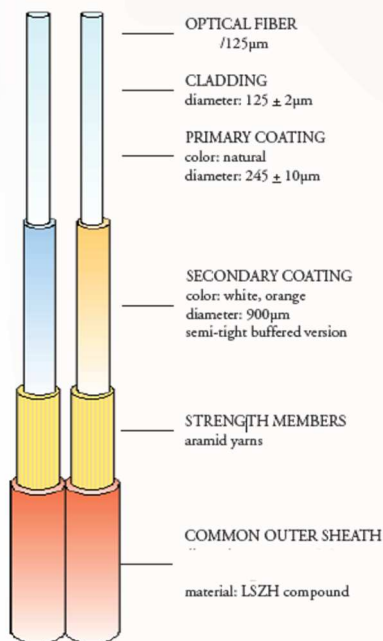

OPTICAL PATCH CORD

OPTICAL PATCH CORD 50/125 μm – OM2 FIBER

Description

ORCA® patch cords are designated and manufactured with an ISO9001 system. A complete line of cable assemblies for any telecommunications application. Each patch cord is factory-terminated and tested. Manufactured using quality ORCA cable and connectors. Available in MultiMode 50/125μm, OM2/OM3/OM4, OM1 62,5/125μm and SingleMode 9/125μm OS2. Available connector styles include MT-RJ, SC, ST, LC, MU and FC. Feature connectors with ceramic ferrules. Most standard cable assemblies are in stock for immediately ship, special configuration of connectors or length are available and quickly achievable on request.

Standard Compliance and Approvals:	
TIE/EIA 568-A Compliant	Telcordia GR-326-CORE

Specification:	MULTI MODE
Insertion Loss	≤0.2dB
Return Loss	UPC≥35dB
Repeatability	≤0.1dB
Durability	≤0.2dB typical change 1000 matings
Interchangeability	≤0.1dB
Tensile Strength	>15kg
Operating Temperature	-40°C to +85°C

(*) Simplex, other colors, other permutation on request

Y	X	Lenght
A	0	0,5 m (^)
0	1	1 m
0	2	2 m
0	3	3 m
0	5	5 m
1	0	10 m (^)

(^) other length on request