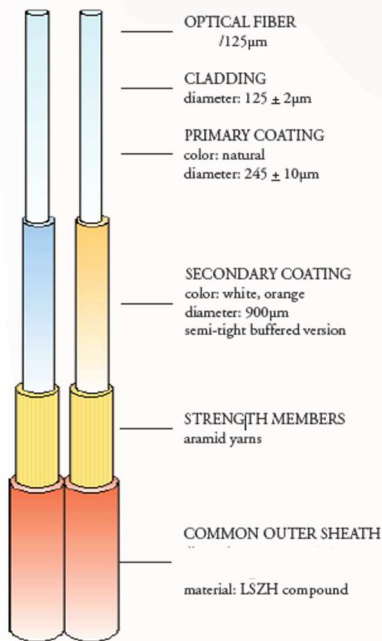

Standard Compliance and Approvals:	
TIE/EIA 568-A Compliant	Telcordia GR-326-CORE

Specification:	MULTI MODE
Insertion Loss	≤0.2dB
Return Loss	UPC≥35dB
Repeatability	≤0.1dB
Durability	≤0.2dB typical change 1000 matings
Interchangeability	≤0.1dB
Tensile Strength	>15kg
Operating Temperature	-40°C to +85°C

Specifications subject to change without prior notice - For more details please visit www.orca.it

Ordering Information code:	
LC-LC connectors	
OC-FPL-123314-YX	ORCA - Optical Patch Cord LC-LC DPX 50/125um OM3 LSZH L. YX mt - Acqua
LC-ST connectors	
OC-FPL-123214-YX	ORCA - Optical Patch Cord LC-ST DPX 50/125um OM3 LSZH L. YX mt - Acqua
LC-SC connectors	
OC-FPL-123114-YX	ORCA - Optical Patch Cord LC-SC DPX 50/125um OM3 LSZH L. YX mt - Acqua
SC-SC connectors	
OC-FPS-121114-YX	ORCA - Optical Patch Cord SC-SC DPX 50/125um OM3 LSZH L. YX mt - Acqua
SC-ST connectors	
OC-FPS-121214-YX	ORCA - Optical Patch Cord SC-ST DPX 50/125um LSZH OM3 L. YX mt - Acqua
ST-ST connector	
OC-FPS-122214-YX	ORCA - Optical Patch Cord ST-ST DPX 50/125um OM3 LSZH L. YX mt - Acqua
FC-FC connector	
OC-FPF-125514-YX	ORCA - Optical Patch Cord FC-FC DPX 50/125um OM3 LSZH L. YX mt - Acqua

(*) Simplex, other colors, other permutation on request

Y	X	Length
A	0	0,5 m (^)
0	1	1 m
0	2	2 m
0	3	3 m
0	5	5 m
1	0	10 m (^)

(^) other length on request